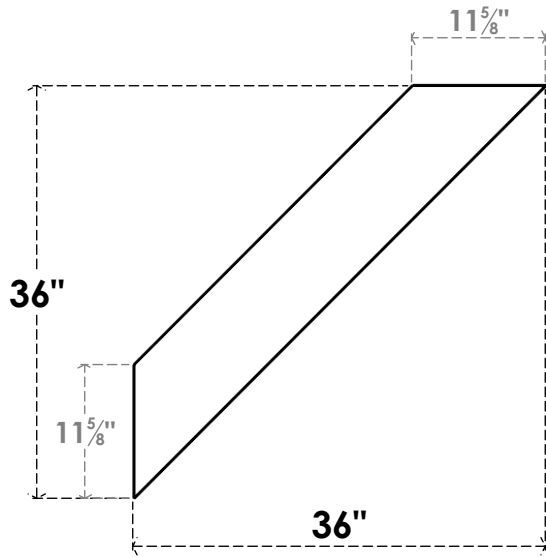

ITEM NUMBER: BRCPC035X36000X36000TRA

3 1/2"W X 36"D X 36"H TRADITIONAL ARCHITECTURAL GRADE PVC CLOSED KNEE BRACE

SIDE PROFILE

FRONT PROFILE

ISOMETRIC

EKENA MILLWORK
2300 WEST MAIN ST.
CLARKSVILLE, TX 75426
TOLL FREE: 866-607-0453
WWW.EKENAMILLWORK.COM