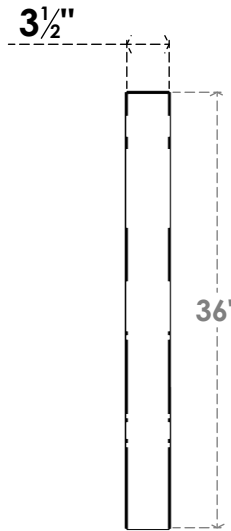

ITEM NUMBER: BRCPC035X36000X36000TRA

3 1/2"W X 36"D X 36"H TRADITIONAL ARCHITECTURAL GRADE PVC CLOSED KNEE BRACE

SIDE PROFILE

FRONT PROFILE

ISOMETRIC

EKENA MILLWORK
2300 WEST MAIN ST.
CLARKSVILLE, TX 75426
TOLL FREE: 866-607-0453
WWW.EKENAMILLWORK.COM

NOTES

1. INSTALLATION TO BE COMPLETED IN ACCORDANCE WITH MANUFACTURER'S SPECIFICATIONS.
2. DRAWING MAY NOT BE TO SCALE
3. THIS DRAWING IS INTENDED FOR DESIGN AND PLANNING PURPOSES ONLY.
4. ALL INFORMATION CONTAINED HEREIN WAS CURRENT AT THE TIME OF DEVELOPMENT BUT MUST BE REVIEWED AND APPROVED BY THE PRODUCT MANUFACTURER TO BE CONSIDERED ACCURATE.
5. ARCHITECTURAL GRADE PVC PRODUCTS ARE MADE FROM EXPANDED CELLULAR PVC AND COME NATURALLY WHITE BUT MAY BE PAINTED